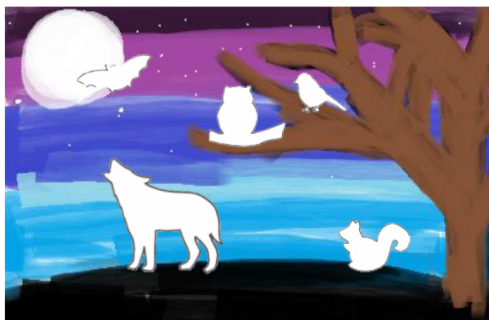

Animal Silhouettes

Many animals in the Rouge Valley are *crepuscular*.

This means that they are most active at dusk or dawn. It's hard to see animals when there isn't much sunlight, so you are more likely to see their silhouettes.

Create a piece of art using animal silhouettes! You can draw your own animals, or print and trace our templates.

1. Design a habitat with trees, meadows, rivers...anything you'd like!

2. Draw or trace your animals into their habitat

3. Colour or paint your habitat

4. Colour or paint your animals black to make silhouettes

Tip: Don't use really dark colours, or else your silhouettes won't show up!

Animal Silhouettes

Print the silhouettes below on cardstock and use them to make your nature scene.

Animal Silhouettes

Print the silhouettes below on cardstock and use them to make your nature scene.

Animal Silhouettes

Print the silhouettes below on cardstock and use them to make your nature scene.